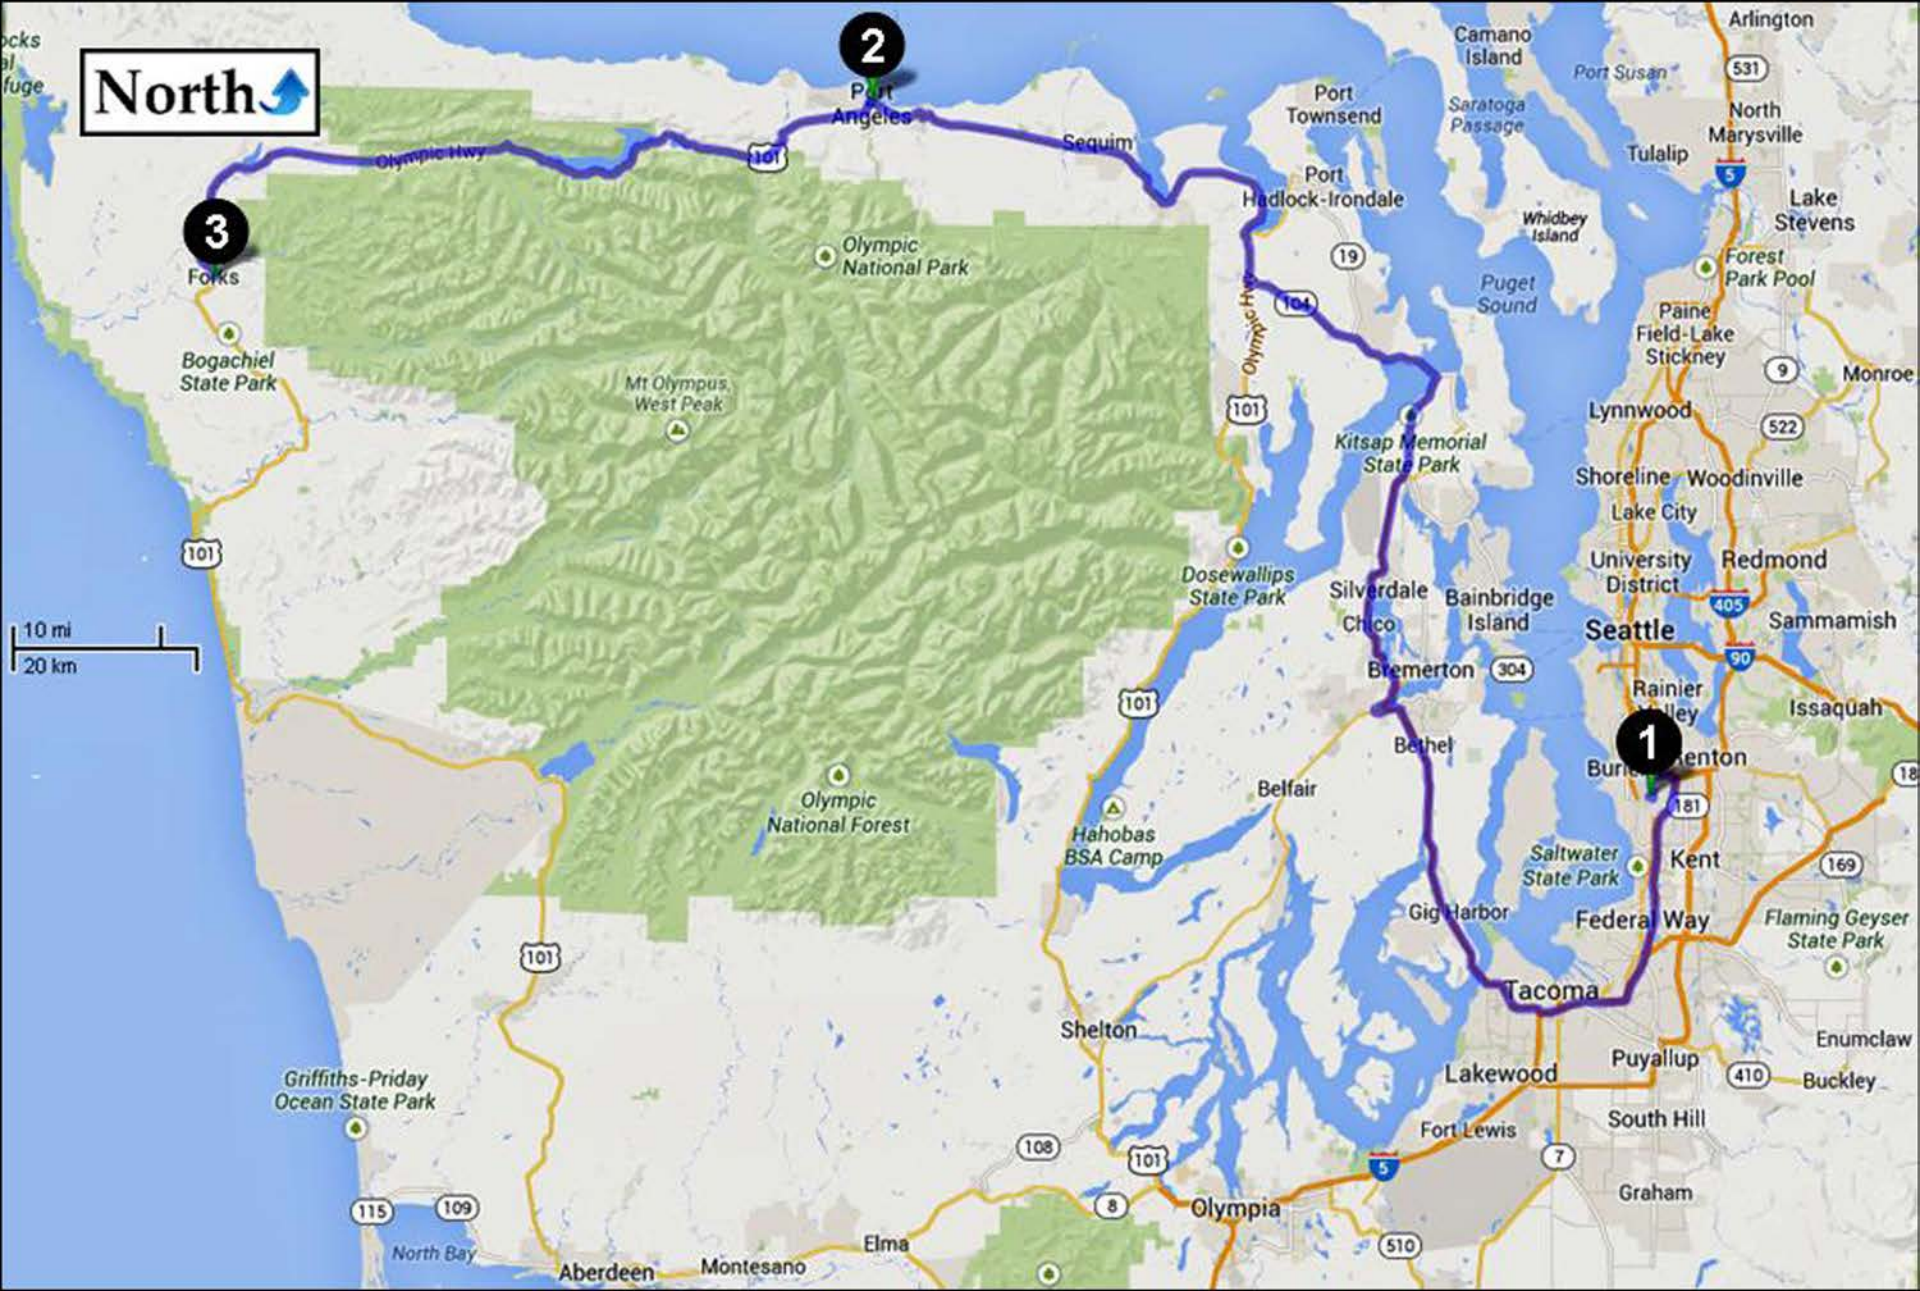

Port Angeles Maps

<http://TourTheTwilightSaga.com>

A Novel Holiday Travel Guidebook

North

Valley Creek Estuary Park

Port Angeles Harbor

A

PORT ANGELES

The Landing Mall

Odyssey Bookshop

Dungeness Crab & Seafood Festival

Red Lion Hotel Port Angeles

Clallam County Courthouse

Safeway

William Shore Memorial Pool

Jim's Pharmacy & Home Health

Days Inn Port Angeles

Bushwhacker

F

Payless ShoeSource

EHwy 101

Super 8 Port Angeles

Olympic

1000 ft
200 m

North Olympic Library System

Haworth Todd DDS

Rains Park

White Creek

S Race St

E 5th St

S Ernie St

S Peabody St