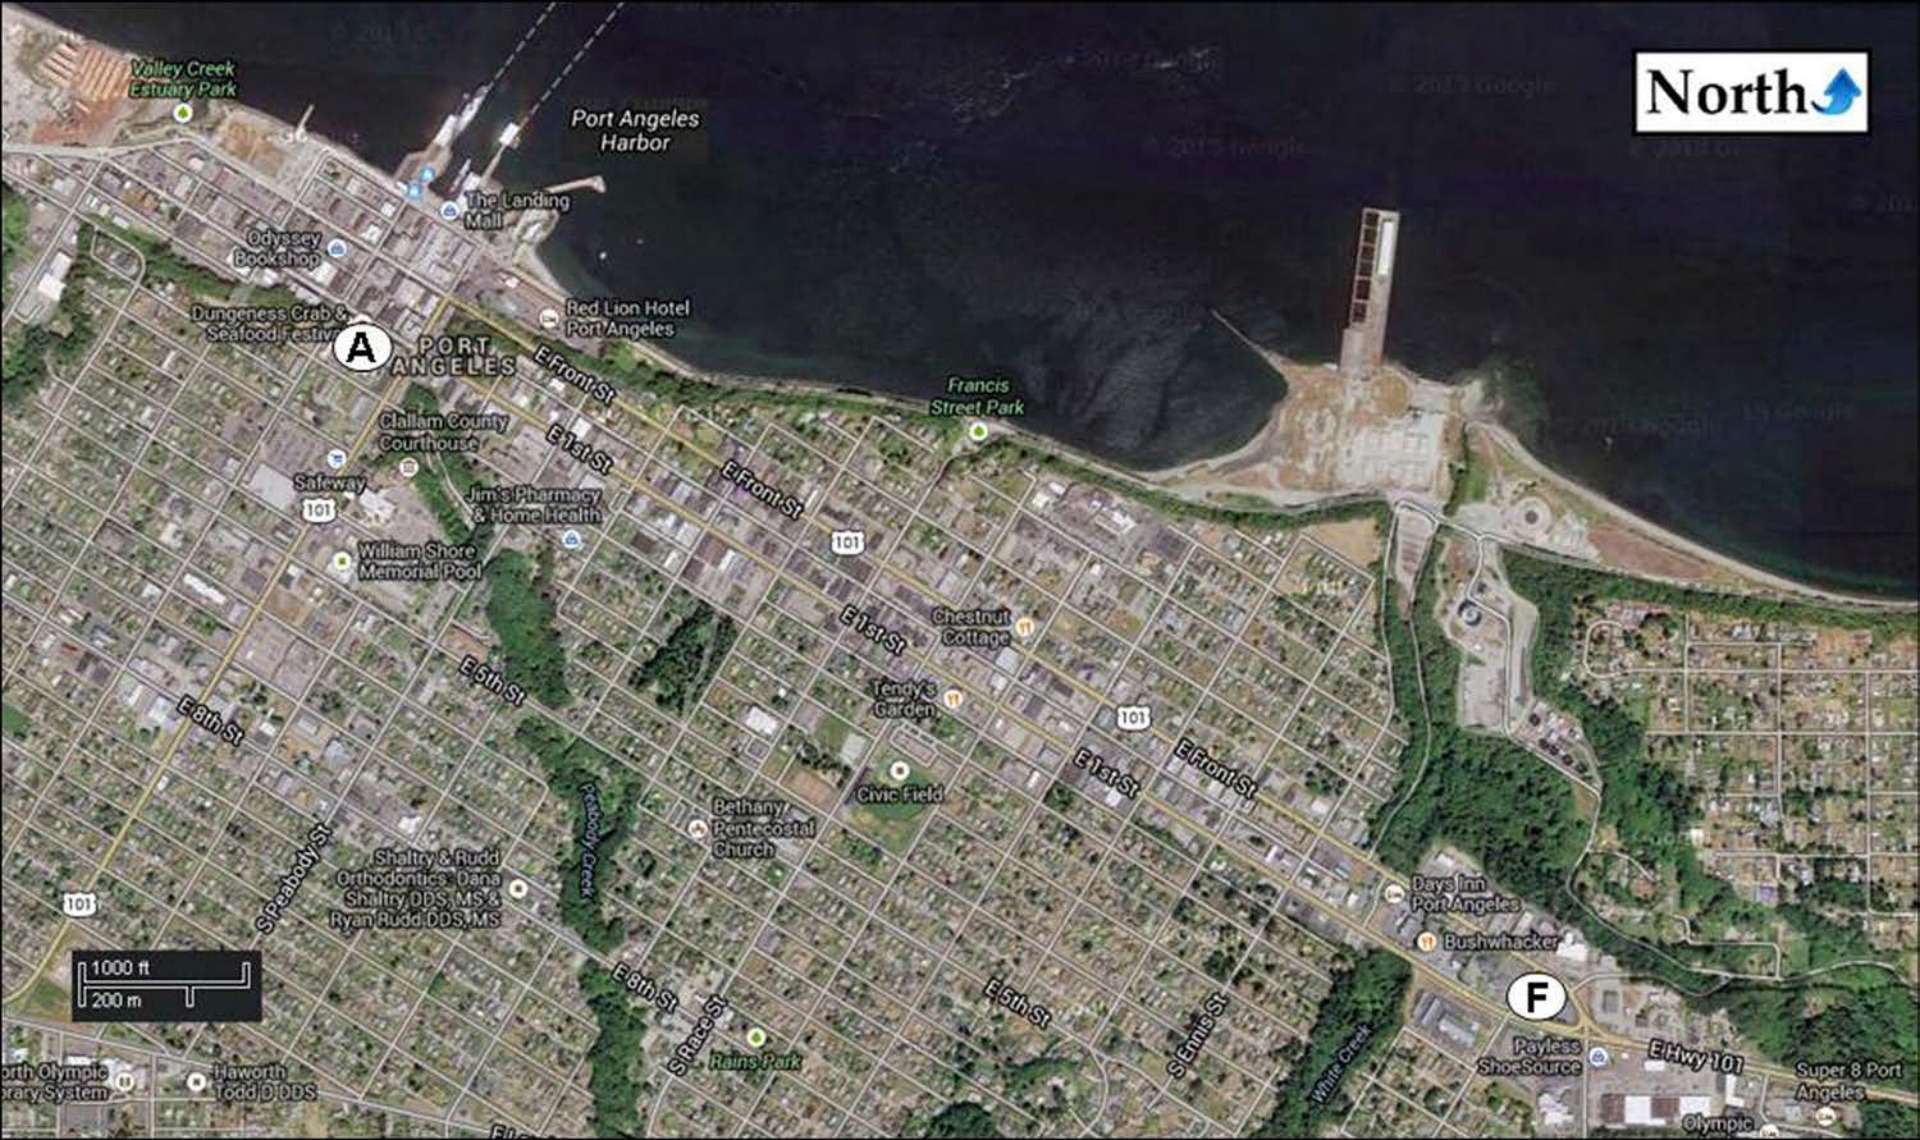

Port Angeles Maps

<http://TourTheTwilightSaga.com>

A Novel Holiday Travel Guidebook

North

Valley Creek Estuary Park

Port Angeles Harbor

A

PORT ANGELES

The Landing Mall

Odyssey Bookshop

Dungeness Crab & Seafood Festival

Red Lion Hotel Port Angeles

Clallam County Courthouse

Safeway

William Shore Memorial Pool

Jim's Pharmacy & Home Health

Days Inn Port Angeles

Bushwhacker

F

Payless ShoeSource

EHwy 101

Super 8 Port Angeles

Olympic

1000 ft
200 m