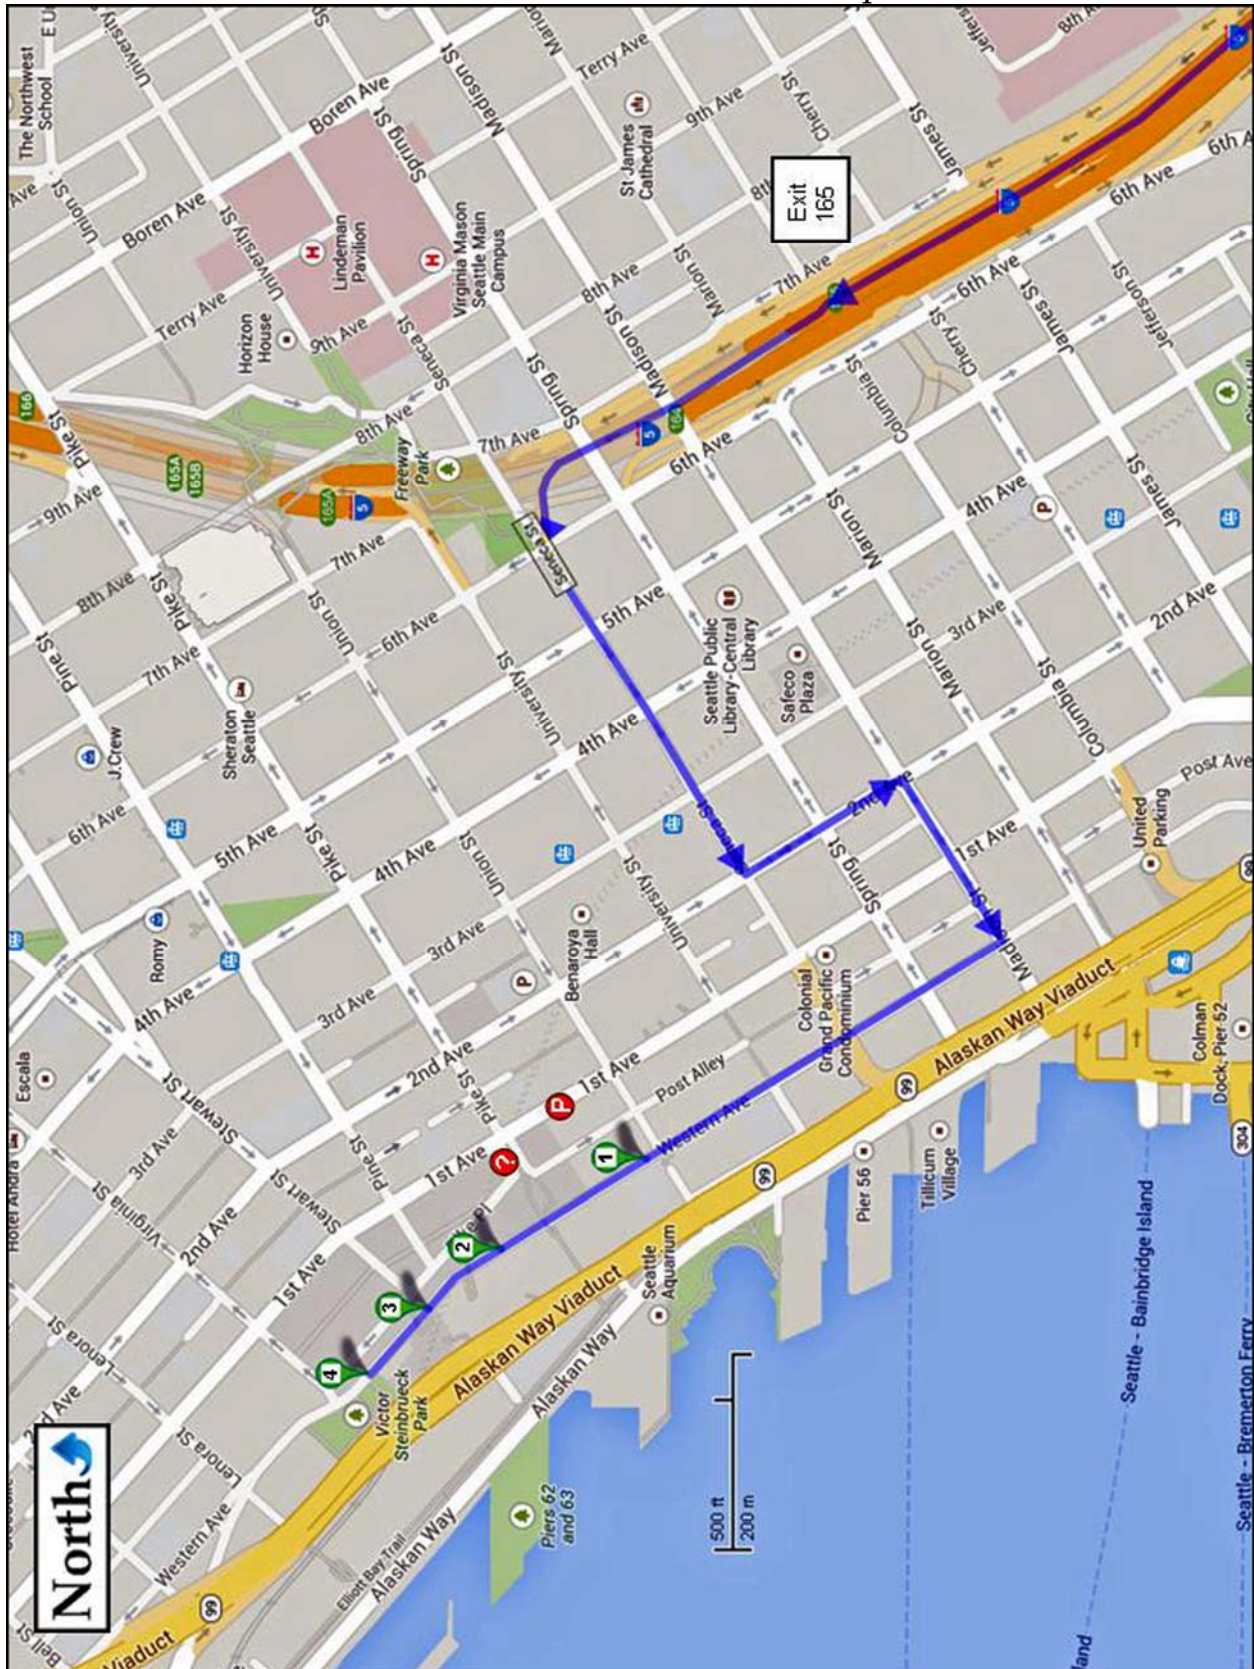

# Pike Place Market Car Parks on Western Avenue

# Route to Pike Place Market from Sea-Tac Airport: I-5 Exit 165

# Route to Pike Place Market from Points North of Downtown: I-5 Exit 166