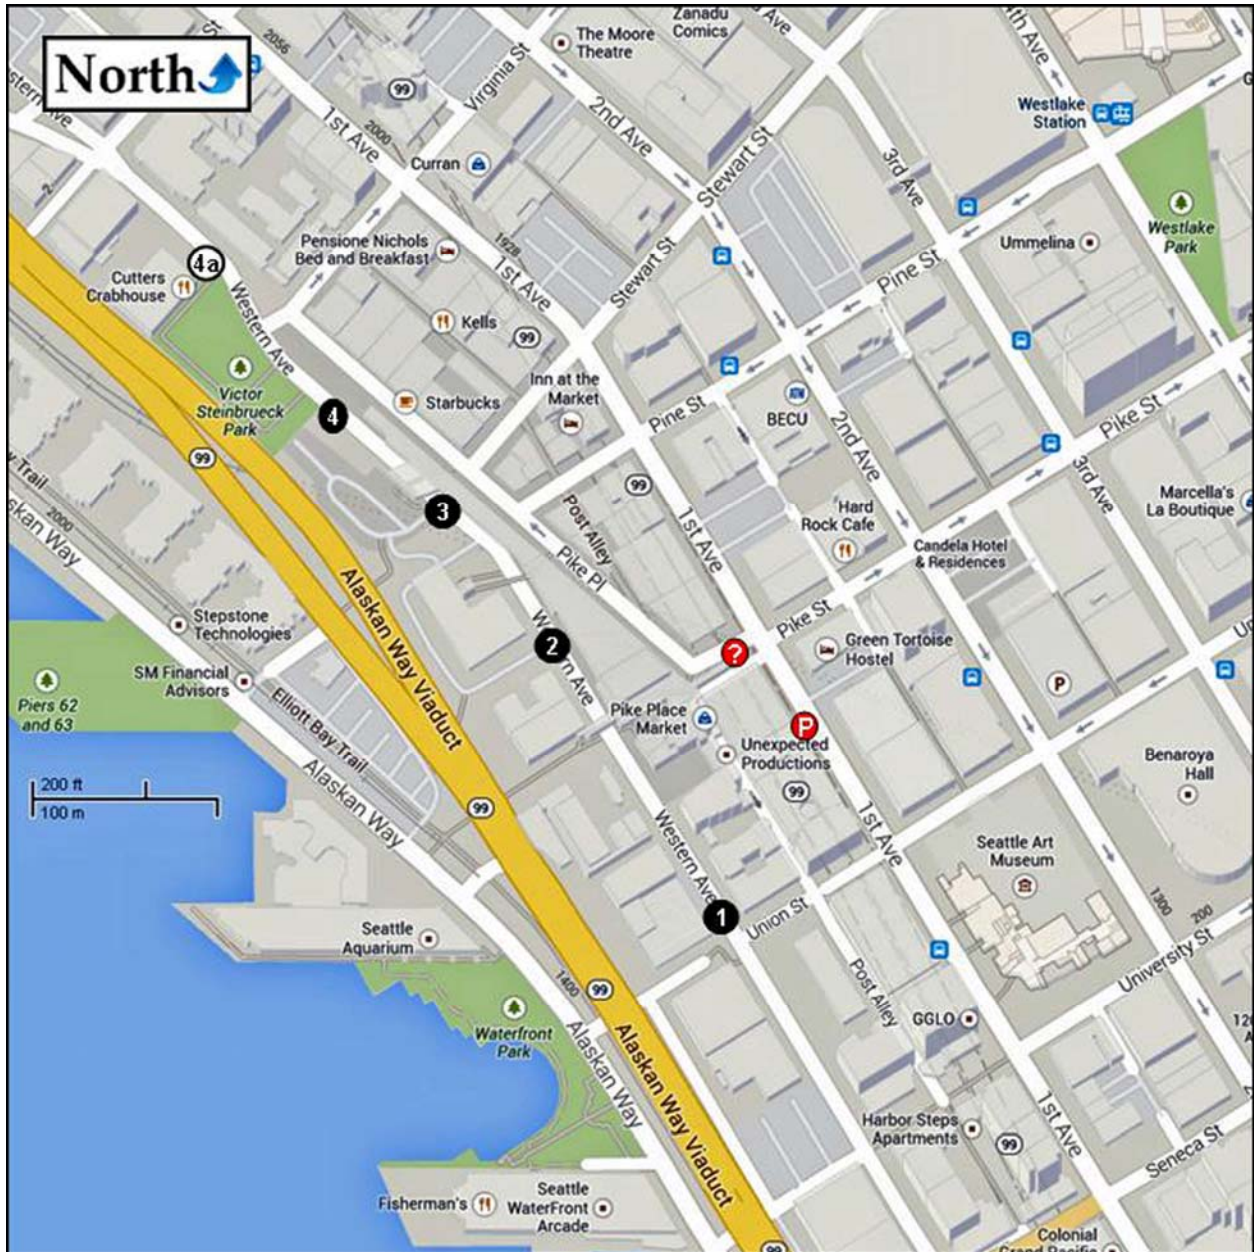

# Pike Place Market Car Parks on Western Avenue

# Route to Pike Place Market from Sea-Tac Airport: I-5 Exit 165

# Route to Pike Place Market from Points North of Downtown: I-5 Exit 166